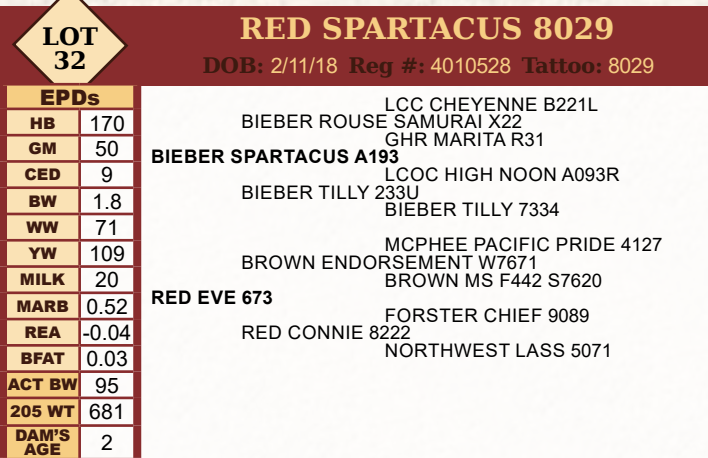

LOT 32

RED SPARTACUS 8029

DOB: 2/11/18 Reg #: 4010528 Tattoo: 8029

EPDs	
HB	170
GM	50
CED	9
BW	1.8
WW	71
YW	109
MILK	20
MARB	0.52
REA	-0.04
BFAT	0.03
ACT BW	95
205 WT	681
DAM'S AGE	2

LCC CHEYENNE B221L
BIEBER ROUSE SAMURAI X22
GHR MARITA R31
BIEBER SPARTACUS A193
LCOC HIGH NOON A093R
BIEBER TILLY 233U
BIEBER TILLY 7334
MCPHEE PACIFIC PRIDE 4127
BROWN ENDORSEMENT W7671
BROWN MS F442 S7620
RED EVE 673
FORSTER CHIEF 9089
RED CONNIE 8222
NORTHWEST LASS 5071